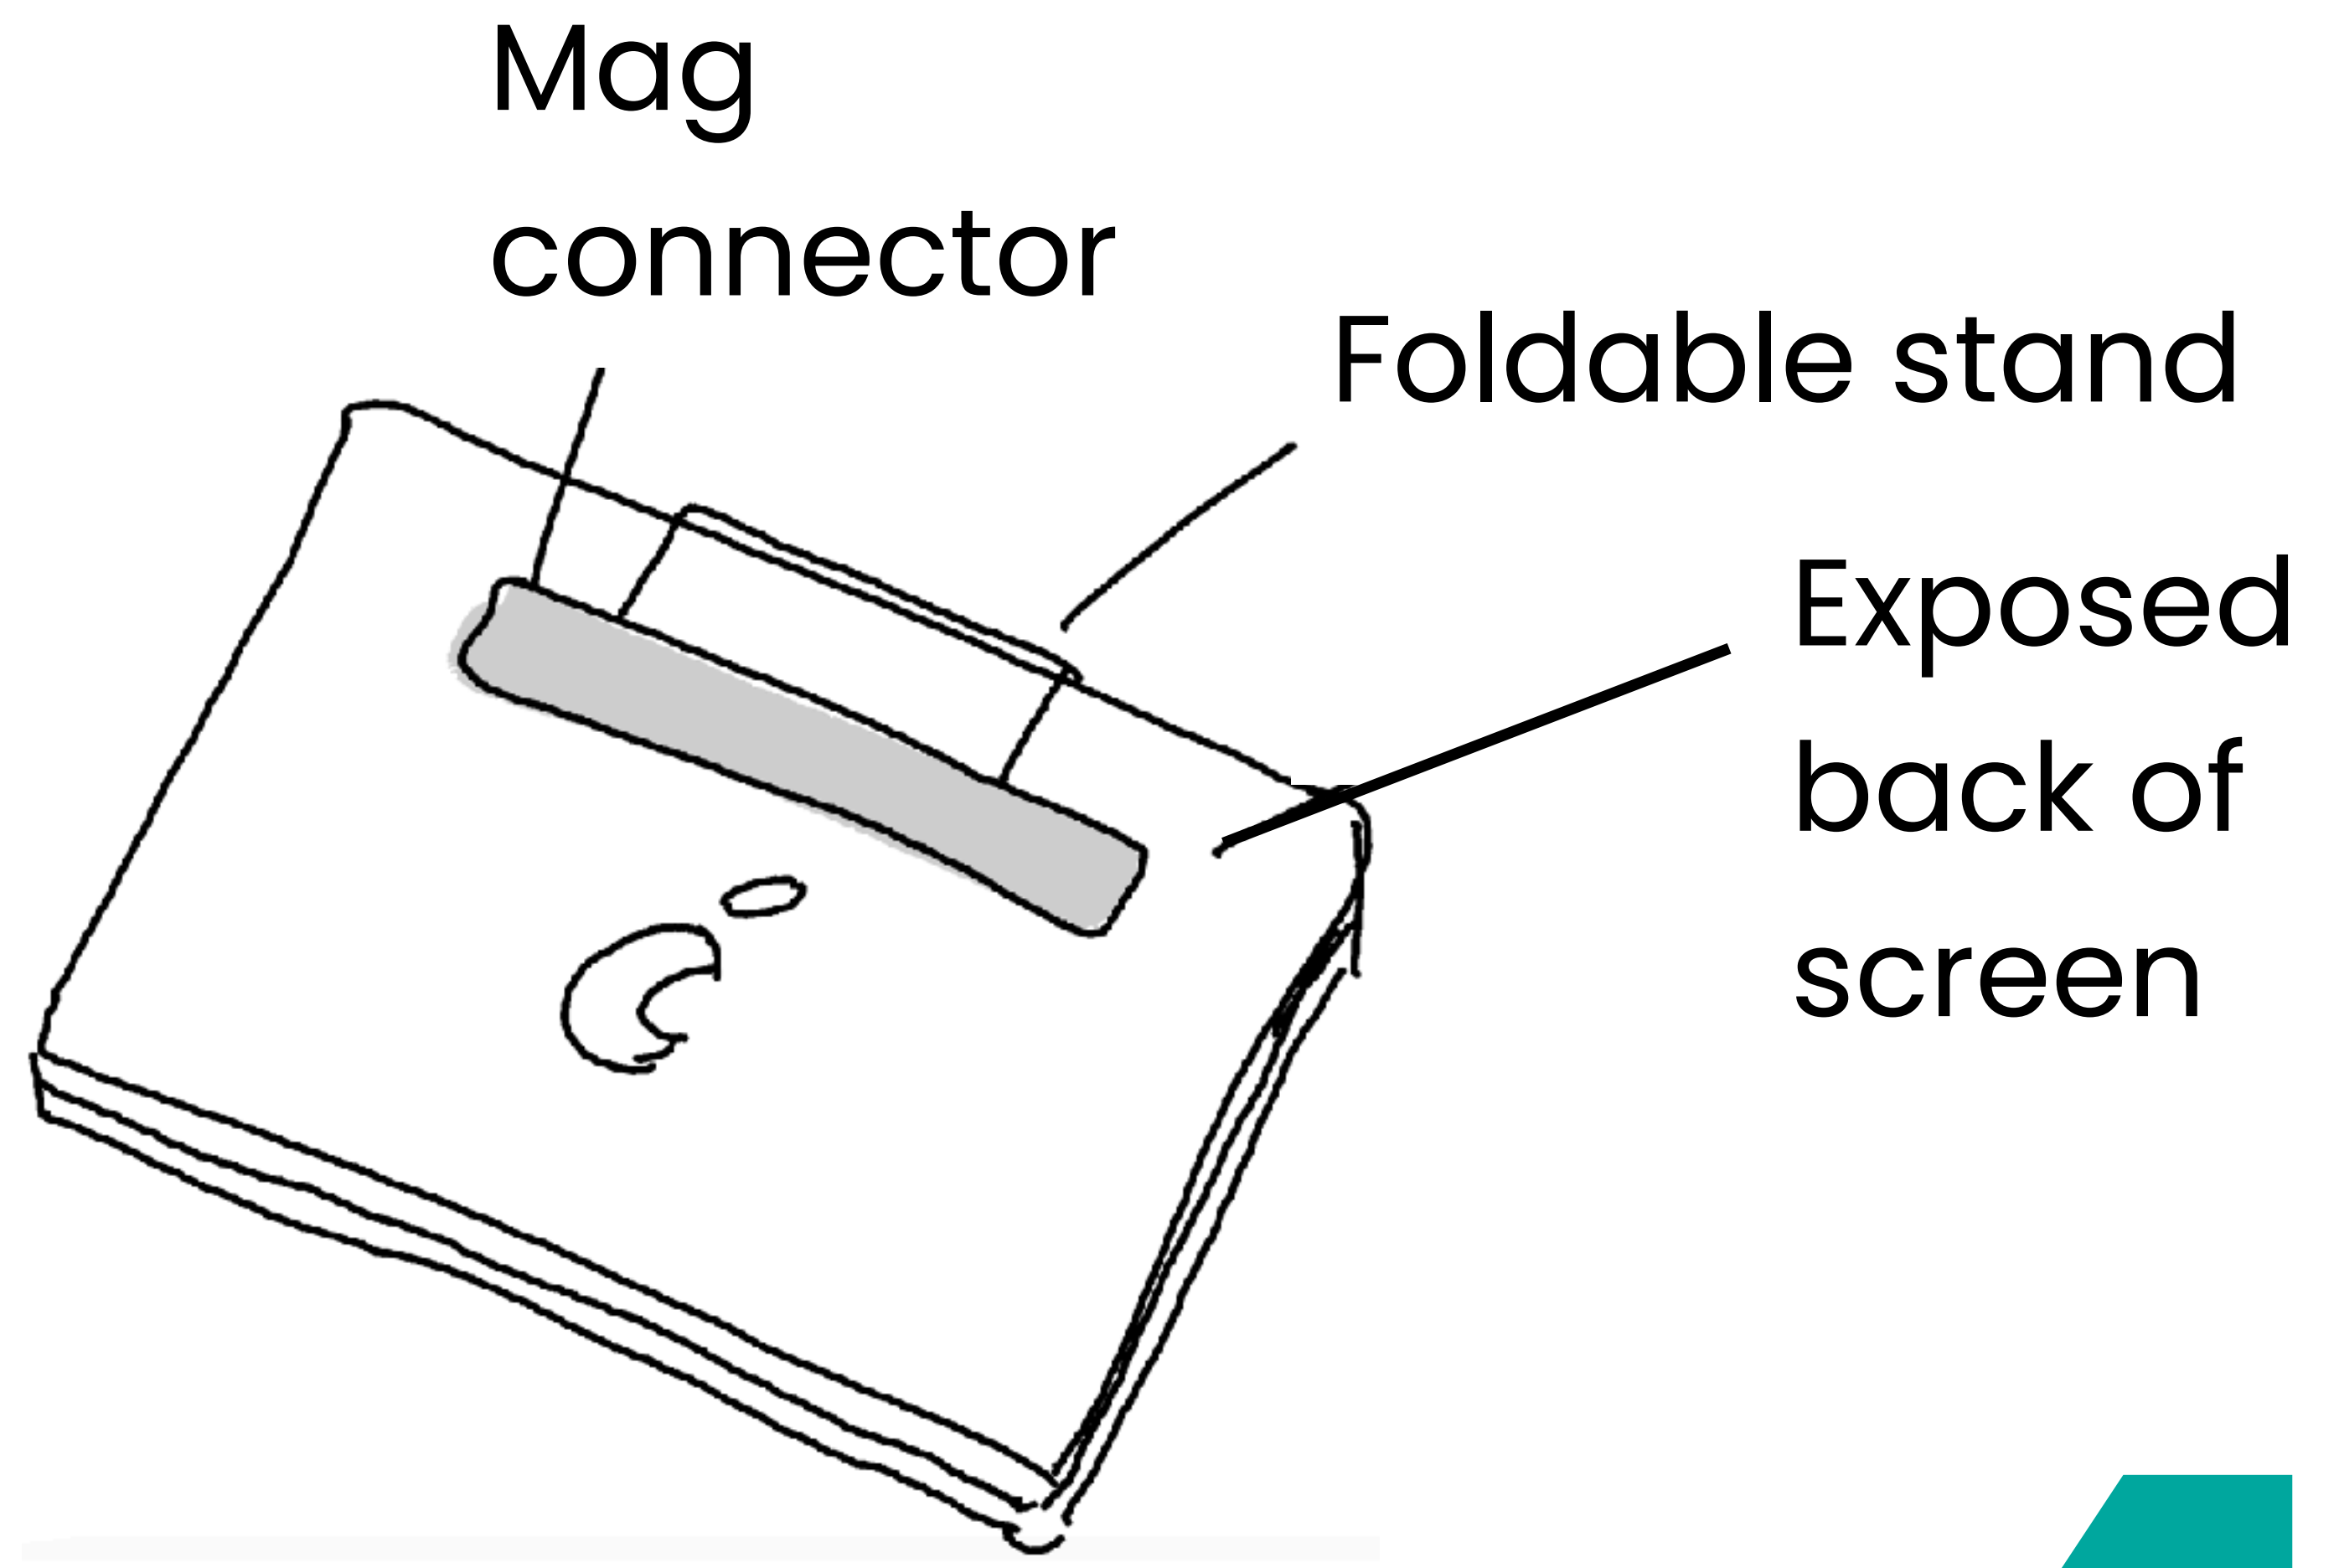

Introducing Apple *Desklet*...

Apple Desklet

Combining the versatility of a tablet with the functionality of a laptop, the Apple Desklet comes in the form of a laptop while offering a detachable screen which transforms into an iPad, including the iOS, as soon as it's separated. Upon reattachment, the iOS transforms back into desktop mode, and the keyboard is used as with a normal laptop.

Apple Desklet

OPEN

Apple Desklet

CLOSED

Desklet features

- ▶ Desklet's design is based on an iPad combined with a keyboard cover
- ▶ The difference is that it's sold as a single unit and the iOS changes depending on configuration
- ▶ Once the screen is detached from the mag connector, it automatically transforms into an iPad – and adopts that iOS
- ▶ Once it's connected back, it becomes a normal screen with the appropriate desktop iOS
- ▶ A software option is available where the iOS can be frozen in one or the other format
- ▶ The screen itself is thinner than a typical iPad and has a metallic finish