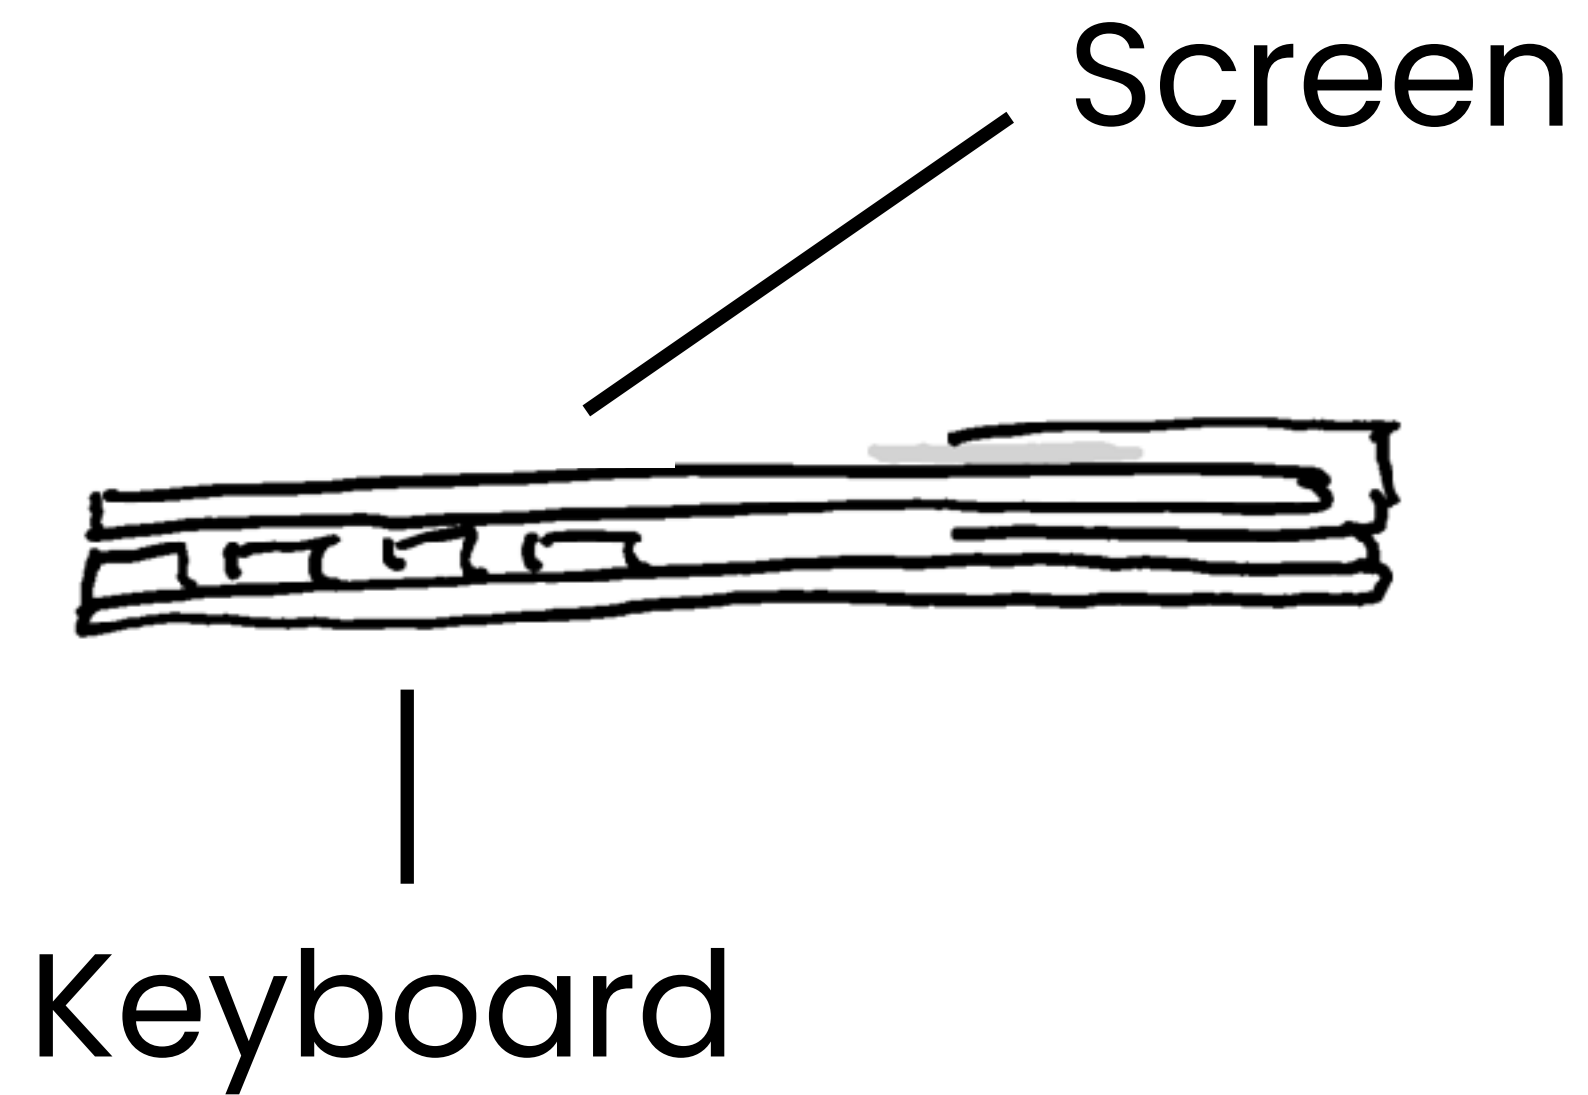

Introducing Apple *Desklet*...

Apple Desklet

Combining the versatility of a tablet with the functionality of a laptop, the Apple Desklet comes in the form of a laptop while offering a detachable screen which transforms into an iPad, including the iOS, as soon as it's separated. Upon reattachment, the iOS transforms back into desktop mode, and the keyboard is used as with a normal laptop.

Apple Desklet

OPEN

Apple Desklet

CLOSED

Desklet features

- ▶ Desklet's design is based on an iPad combined with a keyboard cover
- ▶ The difference is that it's sold as a single unit and the iOS changes depending on configuration
- ▶ Once the screen is detached from the mag connector, it automatically transforms into an iPad – and adopts that iOS
- ▶ Once it's connected back, it becomes a normal screen with the appropriate desktop iOS
- ▶ A software option is available where the iOS can be frozen in one or the other format
- ▶ The screen itself is thinner than a typical iPad and has a metallic finish