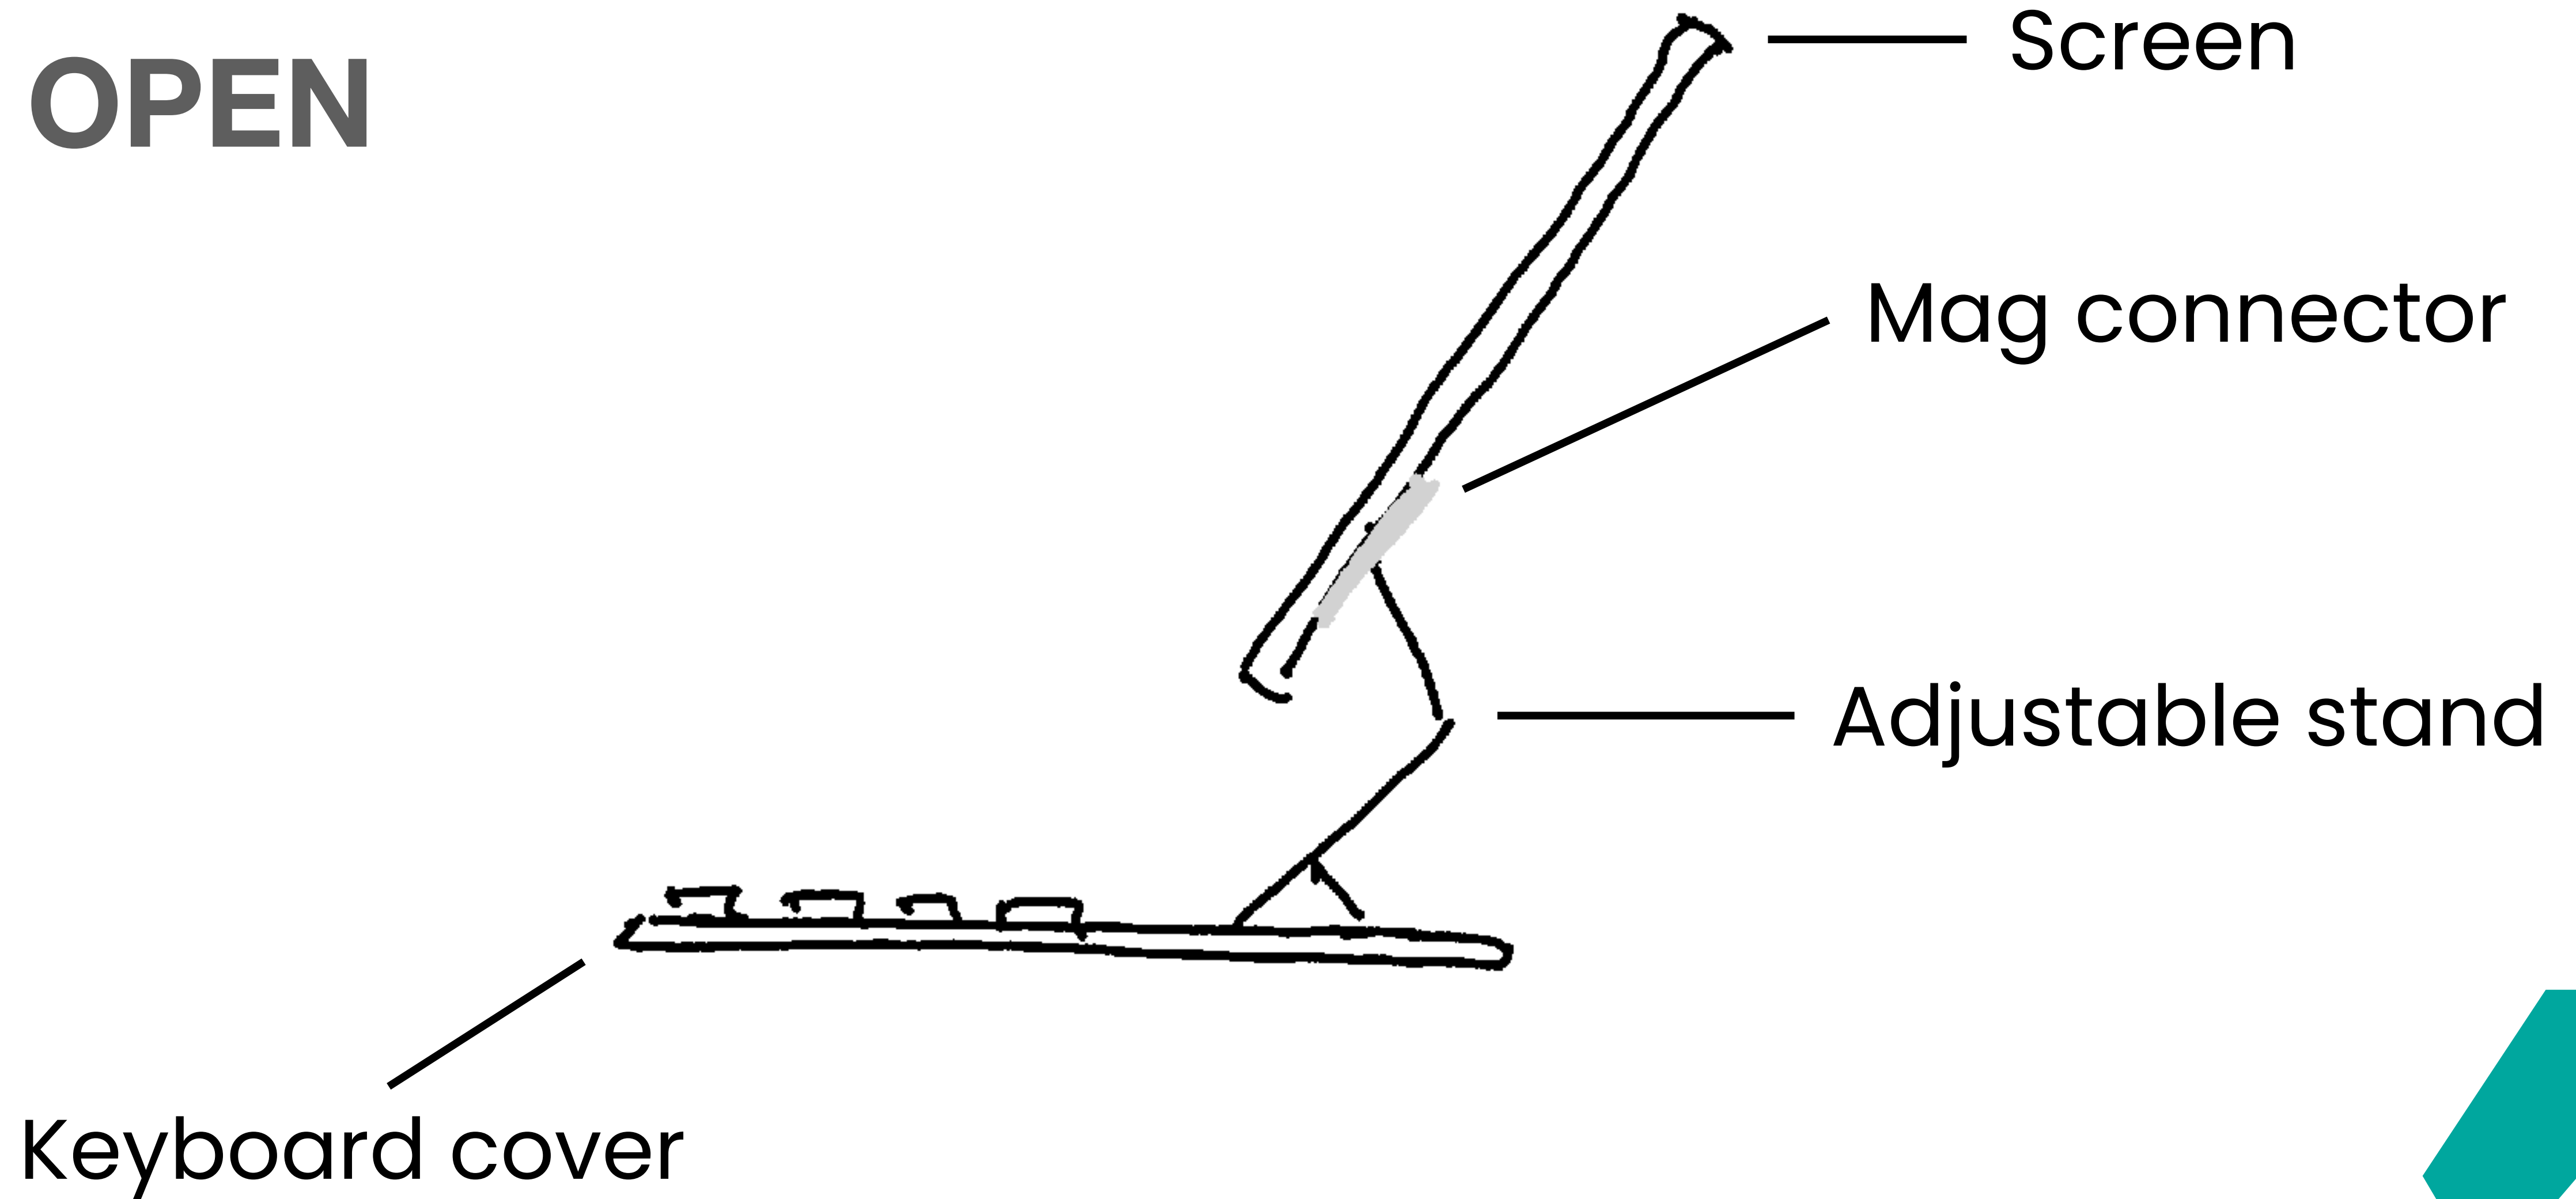

Introducing Apple *Desklet*...

Apple Desklet

Combining the versatility of a tablet with the functionality of a laptop, the Apple Desklet comes in the form of a laptop while offering a detachable screen which transforms into an iPad, including the iOS, as soon as it's separated. Upon reattachment, the iOS transforms back into desktop mode, and the keyboard is used as with a normal laptop.

Apple Desklet

OPEN

Apple Desklet

CLOSED

Desklet features

- ▶ Desklet's design is based on an iPad combined with a keyboard cover
- ▶ The difference is that it's sold as a single unit and the iOS changes depending on configuration
- ▶ Once the screen is detached from the mag connector, it automatically transforms into an iPad – and adopts that iOS
- ▶ Once it's connected back, it becomes a normal screen with the appropriate desktop iOS
- ▶ A software option is available where the iOS can be frozen in one or the other format
- ▶ The screen itself is thinner than a typical iPad and has a metallic finish

Specifications

- ▶ To accommodate the lower computing volume available as compared to a typical laptop, the specs are somewhat reduced
- ▶ Additional computing power is stored in the keyboard section and utilised when in laptop mode
 - ▶ So attached, Desklet has the computing power of an Apple Air
 - ▶ Detached, the computing power of an iPad
- ▶ The screen is wider & thinner than a traditional iPad as well as sporting metallic casing
- ▶ Its angle is adjustable when connected – in a similar way as the iPad when connected to its keyboard cover
- ▶ The Desklet's cover does not wrap all the way around when closed, giving it more of a laptop feel